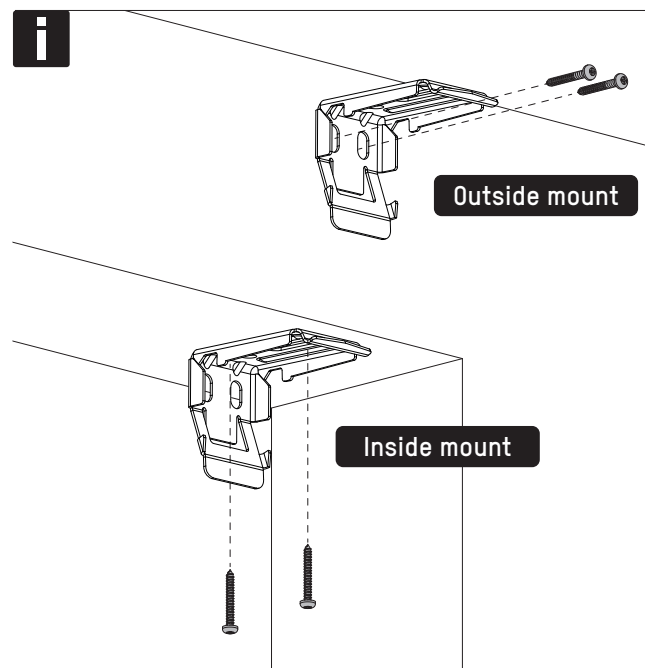

Read the instructions carefully before assembling and using the product.
Assembling process can be completed by non-professionals. For indoor use only.

<https://smartbl.in/mh04>

Inside mount

Outside mount

1

2

3

WARNING

- Young children can strangle themselves with the loop of pull cords, chains and tapes, and cords that operate window coverings.
- To avoid strangulation and entanglement, keep cords out of reach of young children.

- Cords may ensnare a child's neck.
- Move beds, cots and furniture away from window covering cords.
- Do not tie cords together.
- Make sure cords do not twist together and form a loop.